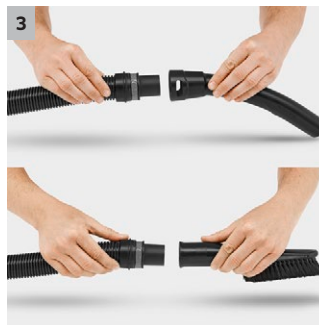

### 1 Patented filter removal technology

- Quick and easy removal of the filter from the filter box - without contact with dirt.
- For wet and dry suction without changing the filter.

### 2 Newly developed floor nozzle and suction hose

- For perfect cleaning results, with dry or wet, fine or coarse dirt.
- For maximum convenience and flexibility when vacuuming.

### 3 Removable handle

- Offers the possibility of attaching different nozzles directly on the suction hose.
- For easy vacuuming even in the tightest of spaces.