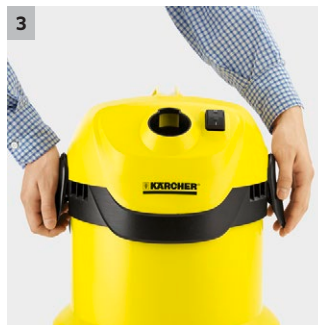

WD 2

The WD 2 is specifically designed for the car, garage, garden and other tasks too tough for your indoor vacuum. With a durable 12L container, cartridge filter system and 1000w motor.

1 Newly developed floor nozzle

3 „Pull & Push“ locking system

- For easy container opening and closing.

4 Ergonomically shaped carrying handle

- Enables convenient transport of the device.

WD 2

- Compact design
- Practical cable and accessory storage
- Plastic container

Technical data

Order Number	1.629-763.0	
EAN code	4039784973688	
Real suction power*	Air Watt	180
Energy use	W	1000
Container capacity	l	12
Container material	Plastic	
Standard accessory	mm	35
Power cable	m	4
Current type	V / Hz	220-240 / 50-60
Weight	kg	4,6
Dimensions (L x W x H)	mm	369 x 337 x 430