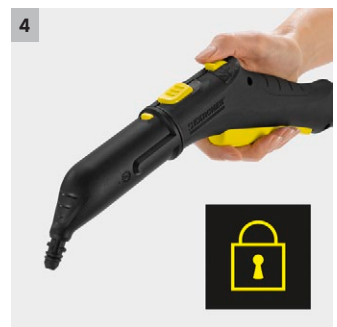

SC 4 EasyFix

This versatile machine packs a powerful 3.5 bar pressure making light work of dirt, limescale and stubborn stains around the home killing 99.99%* of bacteria using nothing but tap water.

1 Continuously refillable, removable water tank

- Convenient water filling allowing non-stop cleaning.

2 Integrated cable storage compartment

- Secure storage of the cable and other accessories.

3 Multifunctional accessories for any cleaning task

- Effective cleaning on different surfaces with the floor nozzle, hand nozzle and round brushes.

4 Child lock on the steam gun

- A locking system offers reliable protection against improper use by children.

SC 4 EasyFix

- Removable, permanently fillable tank for long periods of operation
- Separate cable storage compartment