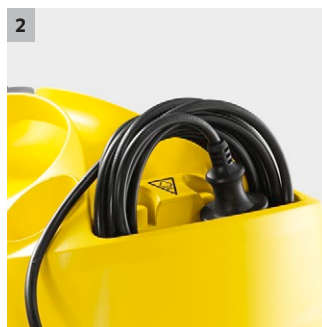

SC 4 EasyFix

This versatile machine packs a powerful 3.5 bar pressure making light work of dirt, limescale and stubborn stains around the home killing 99.99%* of bacteria using nothing but tap water.

1 Continuously refillable, removable water tank

4 Child lock on the steam gun

- A locking system offers reliable protection against improper use by children.

SC 4 EasyFix

- Removable, permanently fillable tank for long periods of operation
- Separate cable storage compartment