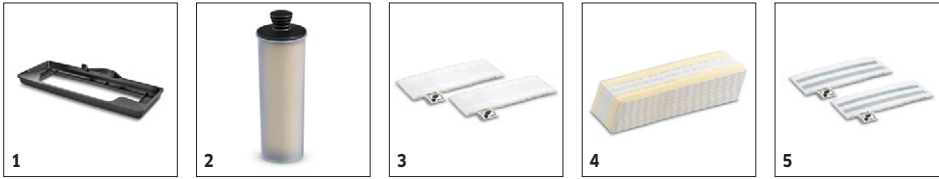

SC 3 UPRIGHT EASYFIX 1.513-301.0

		Order Number	Quantity				Price	Description	
Nozzles									
Carpet Glider	1	2.863-269.0	1 piece(s)					The Kärcher Carpet Glider expands the application area of Kärcher EasyFix steam cleaners, as it refreshes and straightens carpets and rugs, giving them a new lease of life.	■
Miscellaneous									
Cartridge special accessories	2	2.863-018.0							■
Sets of cloths									
EasyFix Cloth Set - Floor tool	3	2.863-259.0	2 piece(s)						□
15 x SC Disposable Cloth EasyFix	4	2.863-299.0	15 piece(s)					15 x EasyFix disposable cloths are the simpler, more hygienic cleaning solution, cleaning up to 30m². Once finished the cloths can simply be removed and disposed of in the household rubbish.	□
Microfibre floor cloths abrasive 2-er Se	5	2.863-309.0	2 piece(s)						□

■ Included in delivery. □ Available accessories.