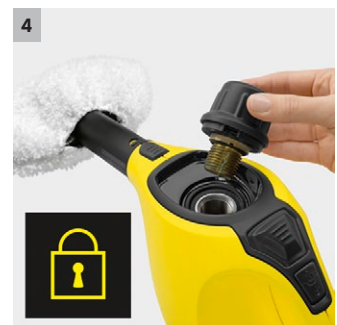

SC 1 EasyFix

The SC 1 EasyFix is a compact 2-in-1 steam mop and is ideal for quick, chemical-free cleaning. Thanks to the supplied EasyFix floor nozzle, it also makes cleaning your hard floors effortless.

1 Powerful 3.0 bar steam pressure

- Easily removes all types of dirt - even in hard-to-reach areas.

2 Small, handy and easy to store

- Easy storage in even the smallest of cupboards.

3 Multifunctional accessories for any cleaning task

- Effective cleaning on different surfaces with the floor nozzle, hand nozzle and round brushes.

4 Child lock on machine

- A locking system offers reliable protection against improper use by children.

SC 1 EasyFix