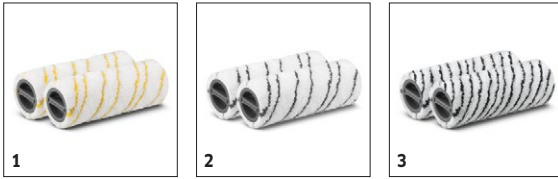

FC 3 CORDLESS 1.055-302.0

		Order Number	Quantity				Price	Description	
Rollers									
Multi-surface roller set, yellow	1	2.055-006.0	1 pair					Two-piece yellow microfibre rollers are lint-free, super absorbent and extremely durable ensuring optimum loosening and pick-up of dirt and debris. Suitable for all sealed hard flooring.	■
Multi-surface roller set, grey	2	2.055-007.0	1 pair					The colour coding system on the microfibre rollers ensure they can be distinguished and used for different tasks, for example, one colour for the bathroom and the other for the kitchen.	□
Stone Roller Set	3	2.055-021.0	1 pair					Cleaning resistant hard floors and dirty crevices can be extremely easy: With the two-piece stone roller set for removing stubborn dirt. Suitable for machine washing up to 60 °C.	□

■ Included in delivery. □ Available accessories.