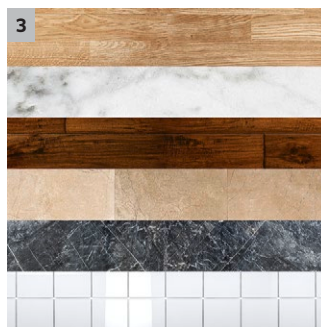

3

3 For optimum results, a wide range of specially formulated detergents are available

- Perfect for all sealed hard floors - including parquet, laminate, stone and wood.
- The combination of the dirty water removal blades and super absorbent microfibre rollers leave your floors dry in just 2 minutes.