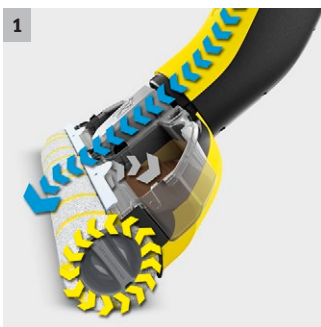

## FC 3 Cordless

The FC 3 Cordless is the quick, lightweight and convenient way to clean your hard floors with up to 20 minutes of continuous, powerful cleaning - right up to the edges.

1

### 1 Fresh water is automatically fed onto the self-propelling rollers.

- Always clean with fresh water.
- The Dirty moisture and debris are effectively removed from the floor and disposed of into the dirty water tank.

### 2 Slim line product design with integrated swivel joint

- Effortless cleaning under furniture and around objects, cleaning right up to the edges.
- The unique roller design allows you to clean right up to the edge, giving you the perfect cleaning results.